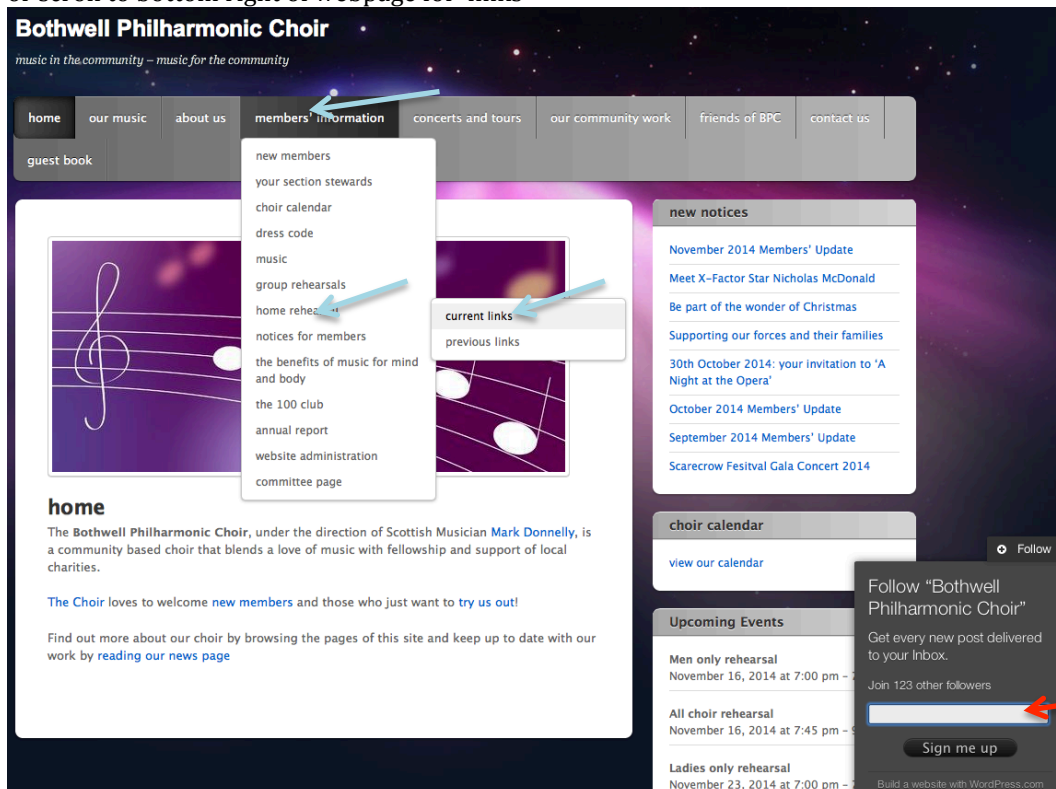

receiving an email when a new post is made
 Click on 'follow' (red step 1),
 enter email in box (red step 2)

Email step 1

finding the current links:

click on blue arrow 1 –members' information
 click on the menu that opens at blue arrow 2 (home rehearsal)
 click on the next menu that opens blue arrow 3 (current links)
 or scroll to bottom right of webpage for 'links'